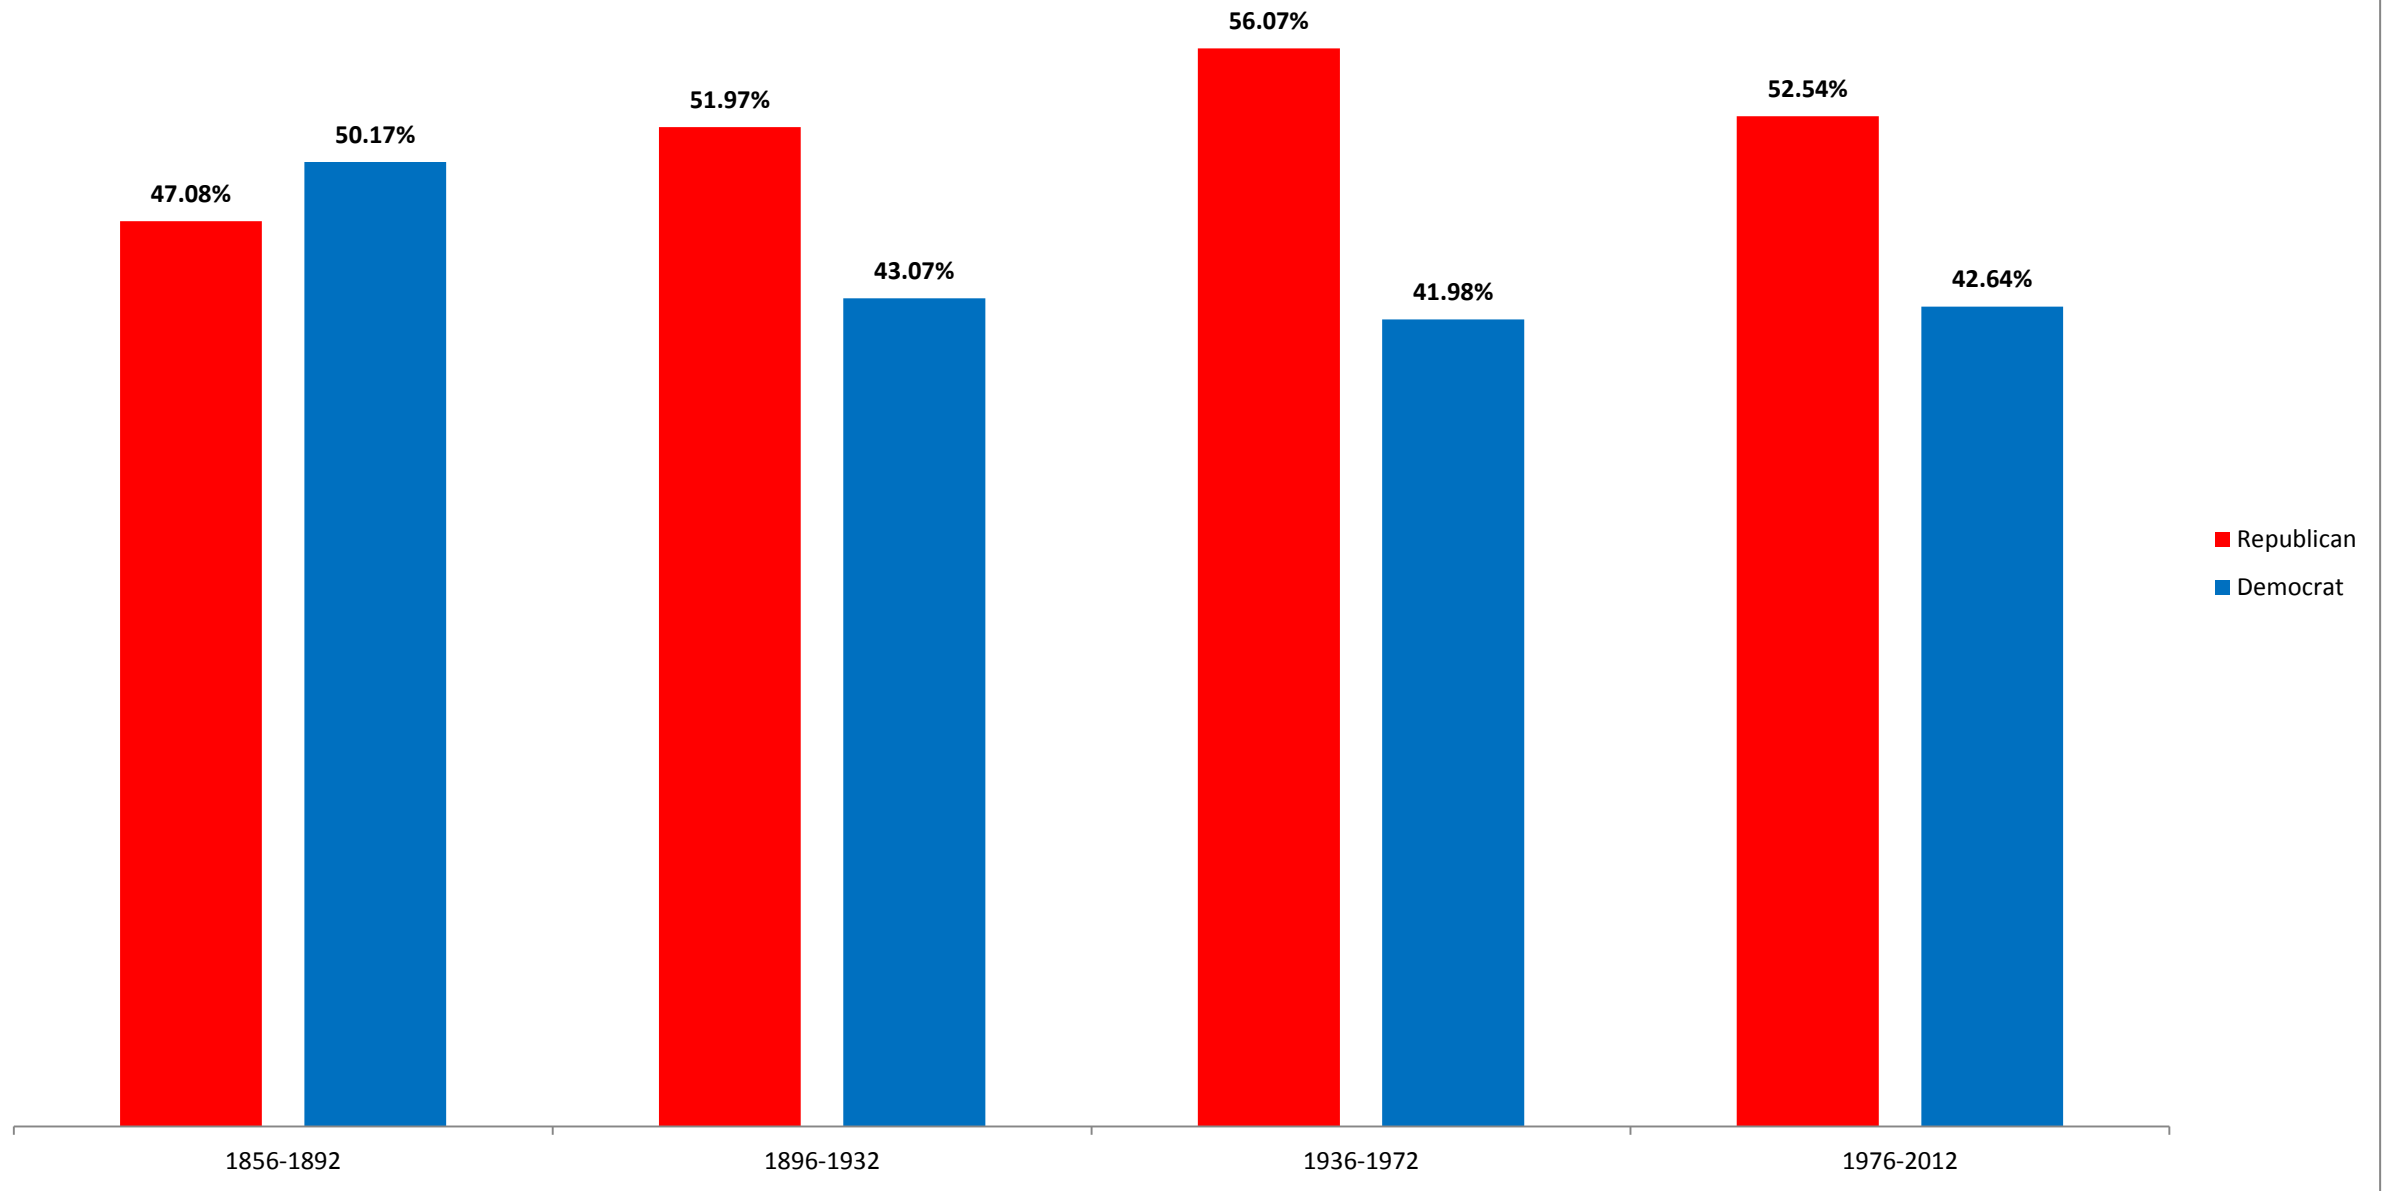

Ohio President Northwest Region 1856-2012

The totals for each group are for five presidential elections.

Ohio President Southeast Region 1856-2012

The totals for each group are for five presidential elections.

Ohio President Southwest Region 1856-2012

The totals for each group are for five presidential elections.

Ohio President West Region 1856-2012

The totals for each group are for five presidential elections.

Ohio President Central Region 1856-2012

The totals for each group are for ten presidential elections.

Ohio President Northeast Region 1856-2012

The totals for each group are for ten presidential elections.