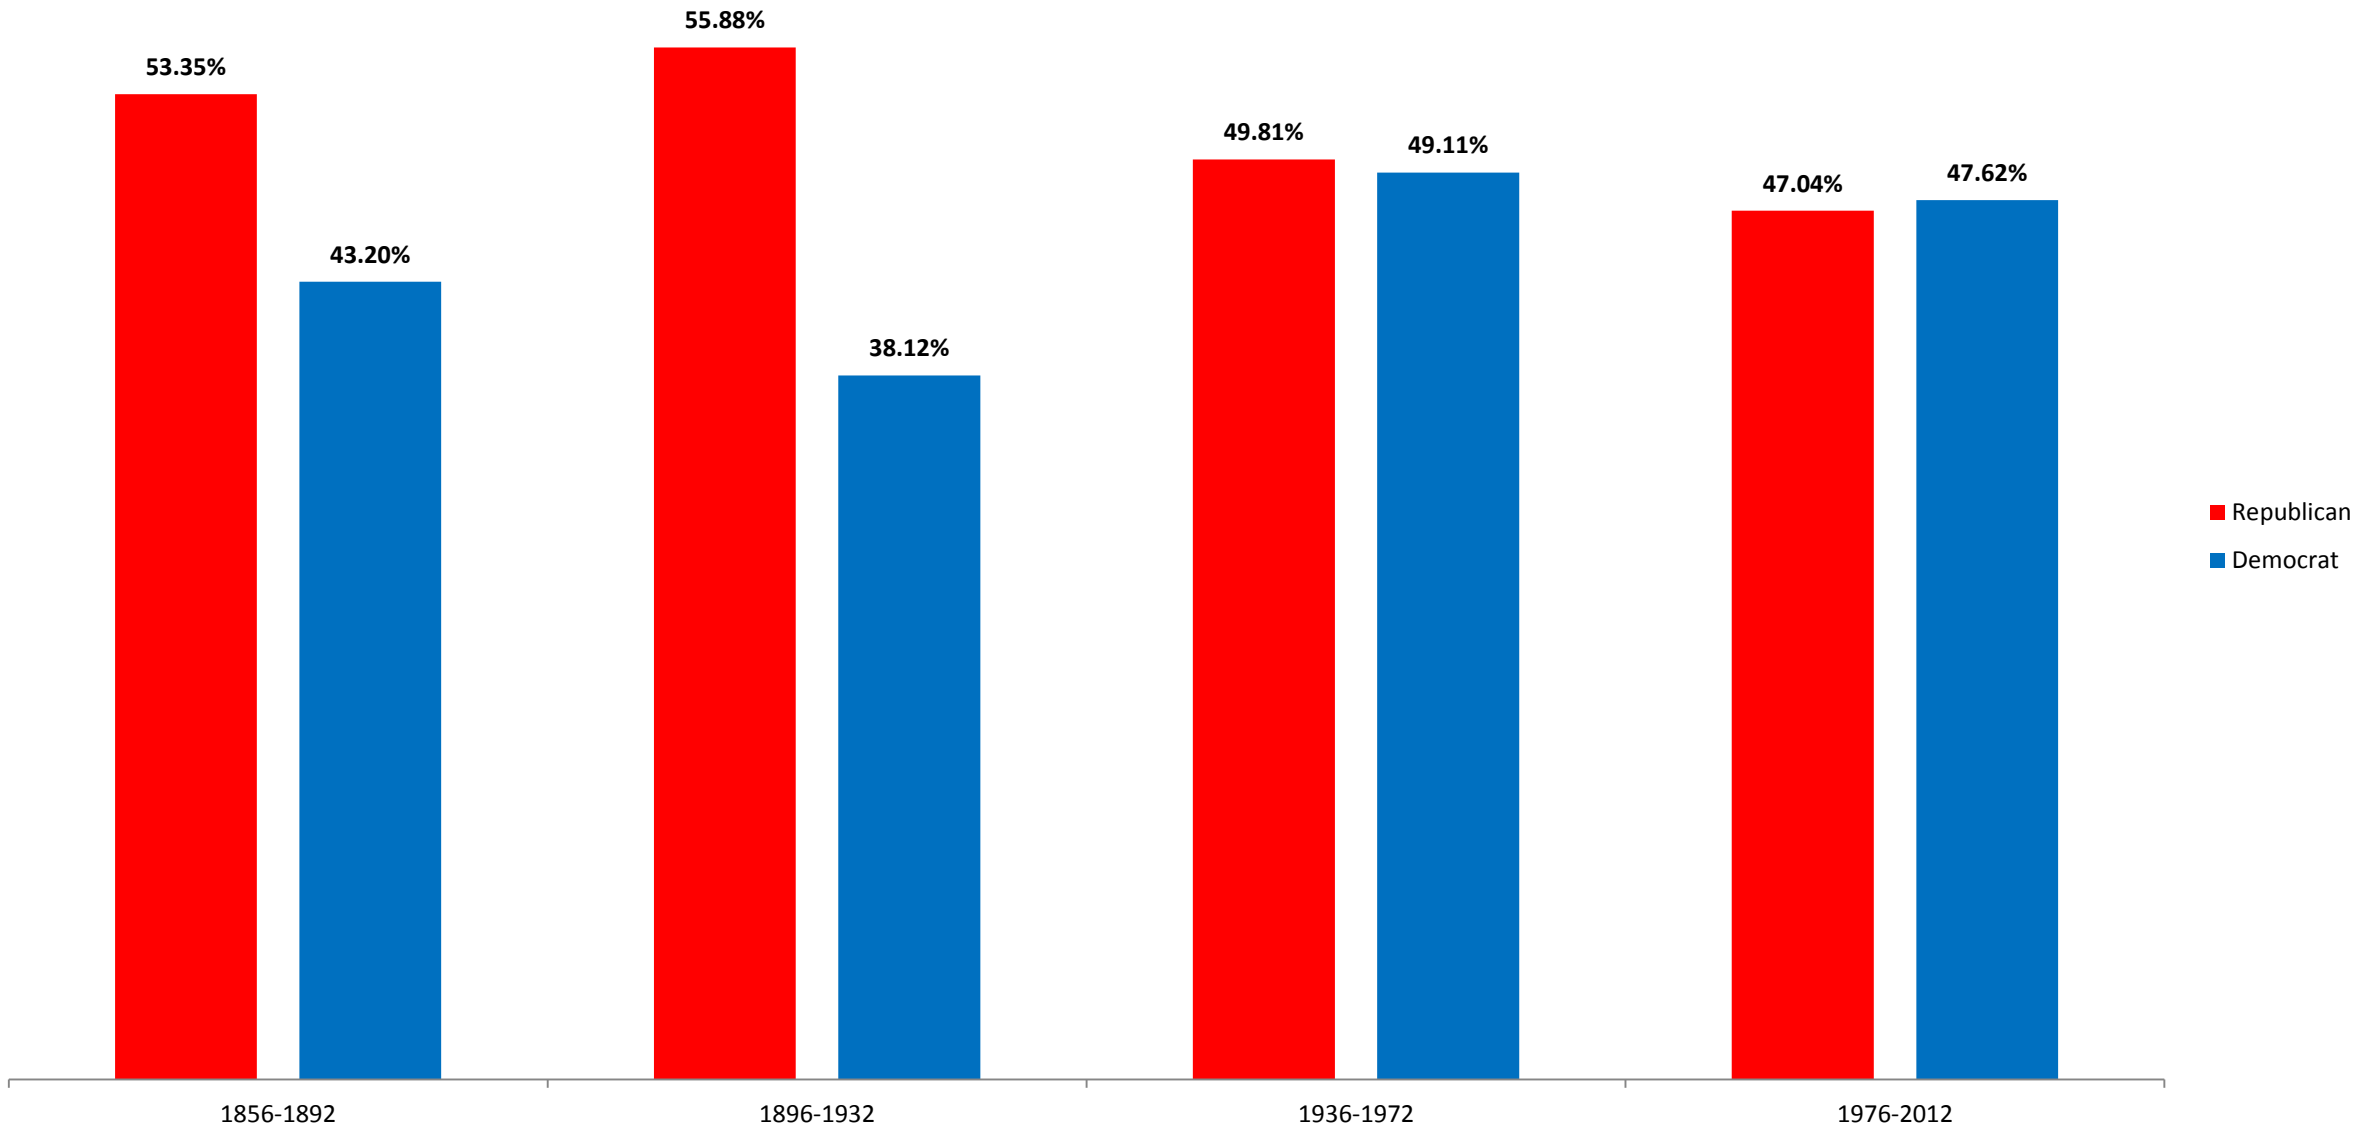

Ohio President Southwest Region 1856-2012

The totals for each group are for five presidential elections.

Ohio President West Region 1856-2012

The totals for each group are for five presidential elections.

Ohio President Central Region 1856-2012

The totals for each group are for ten presidential elections.

Ohio President Northeast Region 1856-2012

The totals for each group are for ten presidential elections.

Ohio President Northwest Region 1856-2012

The totals for each group are for ten presidential elections.

Ohio President Southeast Region 1856-2012

The totals for each group are for ten presidential elections.