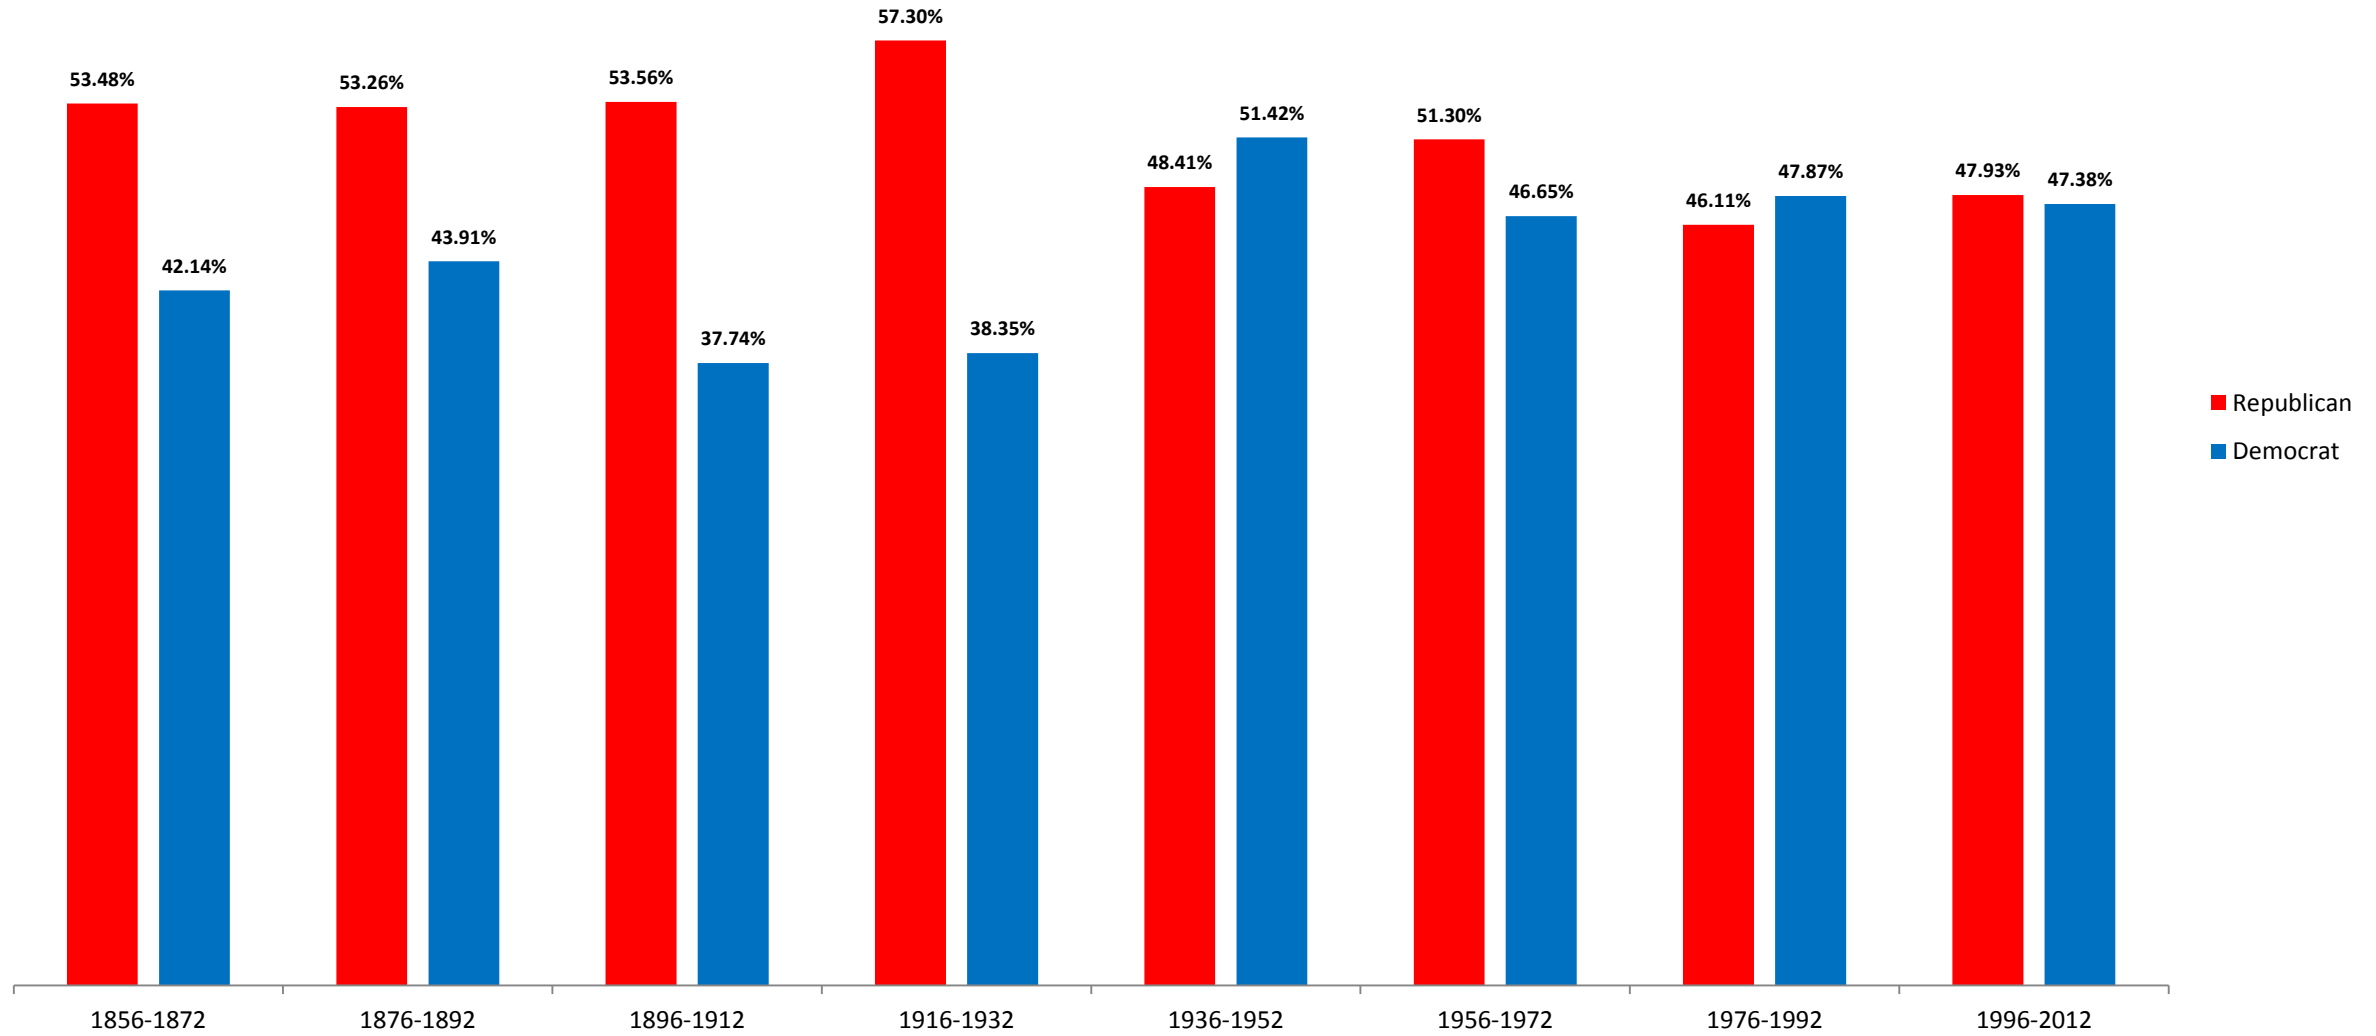

Ohio President Central Region 1856-2012

The totals for each group are for five presidential elections.

Ohio President Northeast Region 1856-2012

The totals for each group are for five presidential elections.

Ohio President Northwest Region 1856-2012

The totals for each group are for five presidential elections.

Ohio President Southeast Region 1856-2012

The totals for each group are for five presidential elections.

Ohio President Southwest Region 1856-2012

The totals for each group are for five presidential elections.

Ohio President West Region 1856-2012

The totals for each group are for five presidential elections.