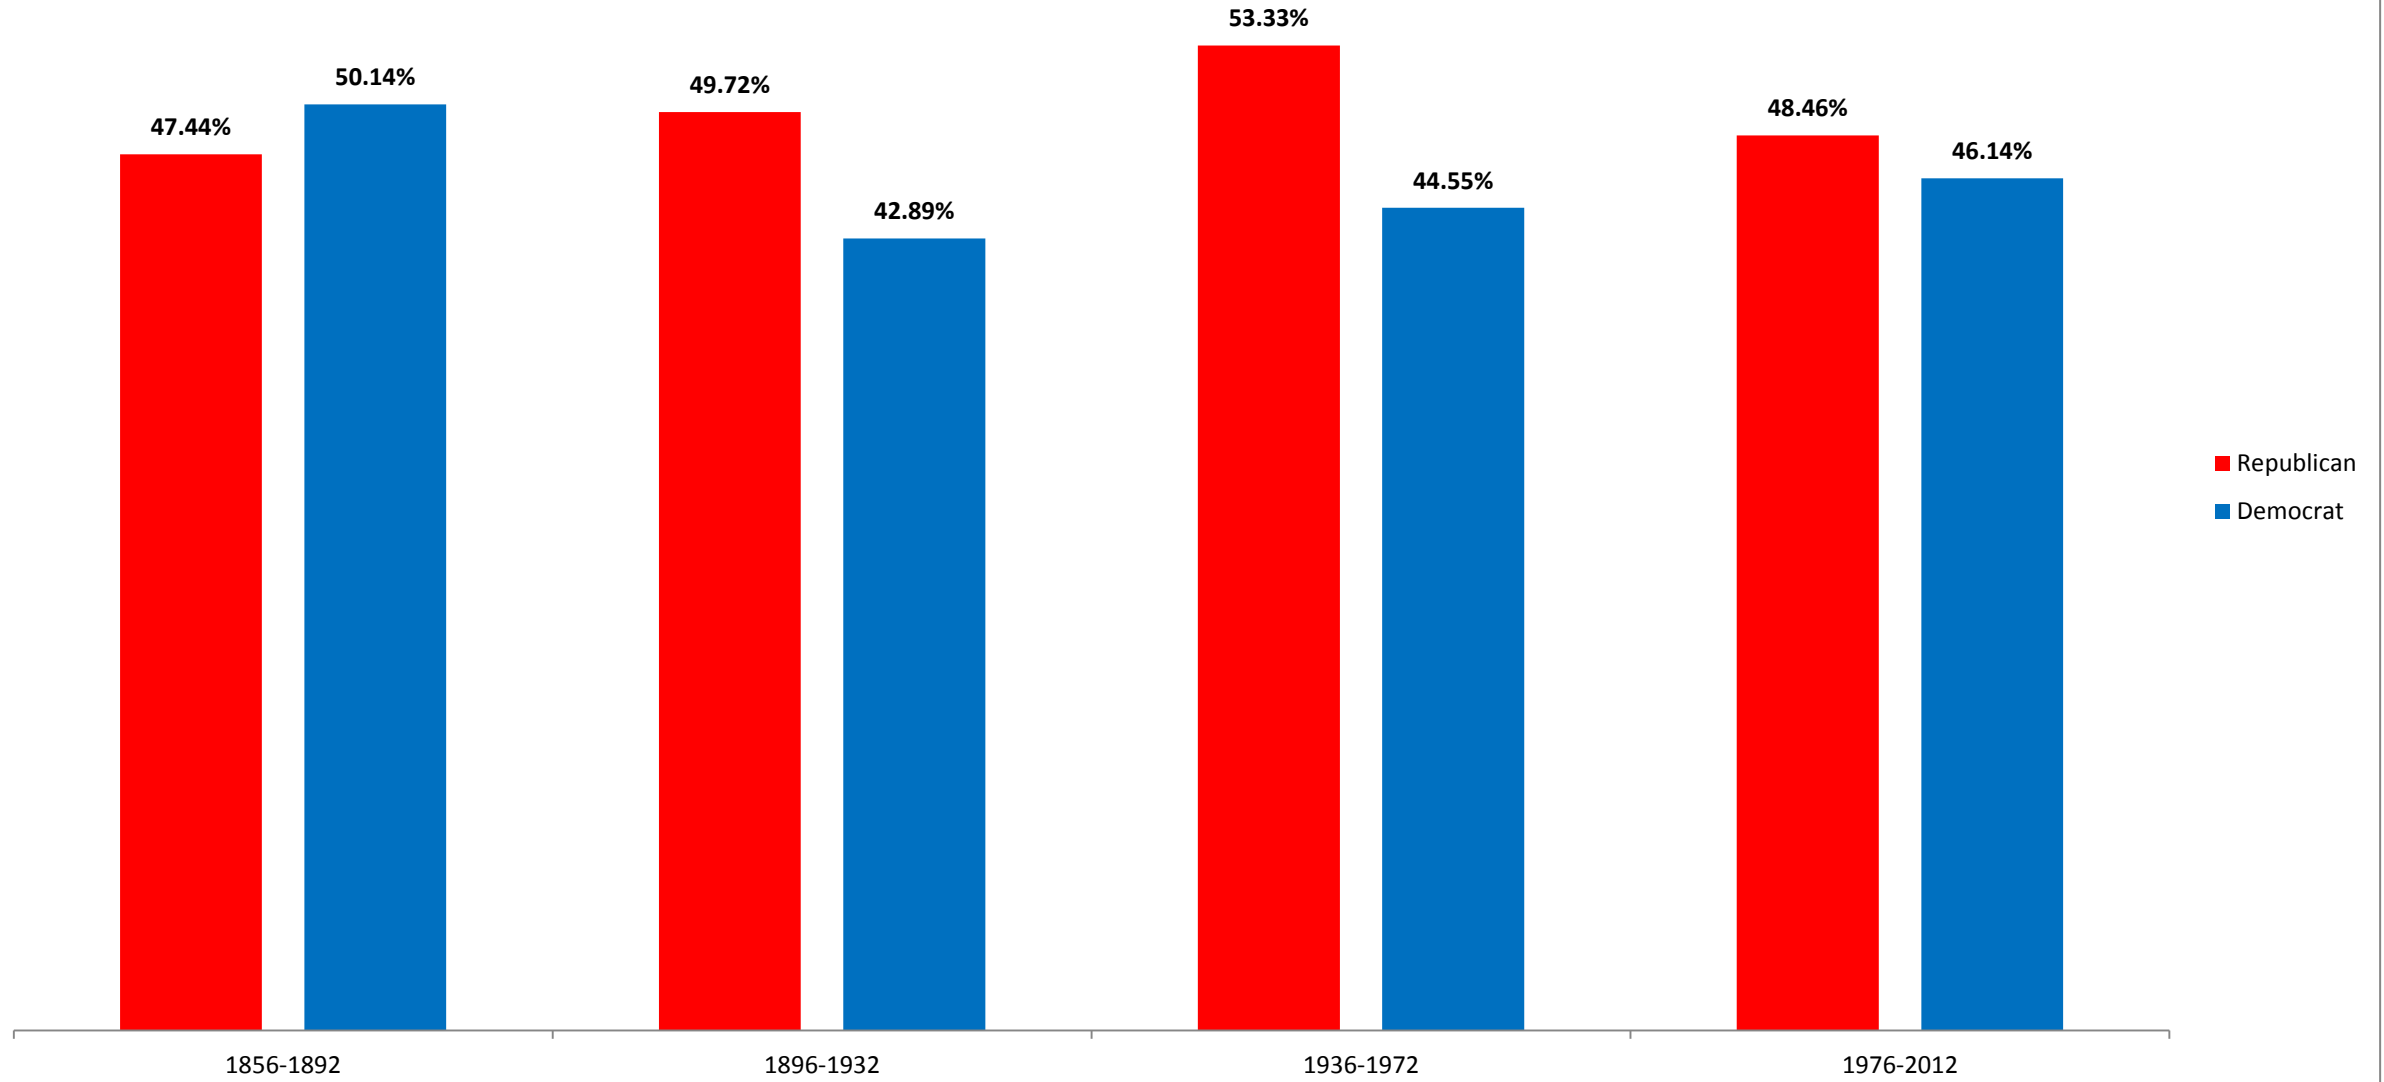

Ohio President Southwest Region 1856-2012

The totals for each group are for five presidential elections.

Ohio President West Region 1856-2012

The totals for each group are for five presidential elections.

Ohio President Central Region 1856-2012

The totals for each group are for ten presidential elections.

Ohio President Northeast Region 1856-2012

The totals for each group are for ten presidential elections.

Ohio President Northwest Region 1856-2012

The totals for each group are for ten presidential elections.

Ohio President Southeast Region 1856-2012

The totals for each group are for ten presidential elections.