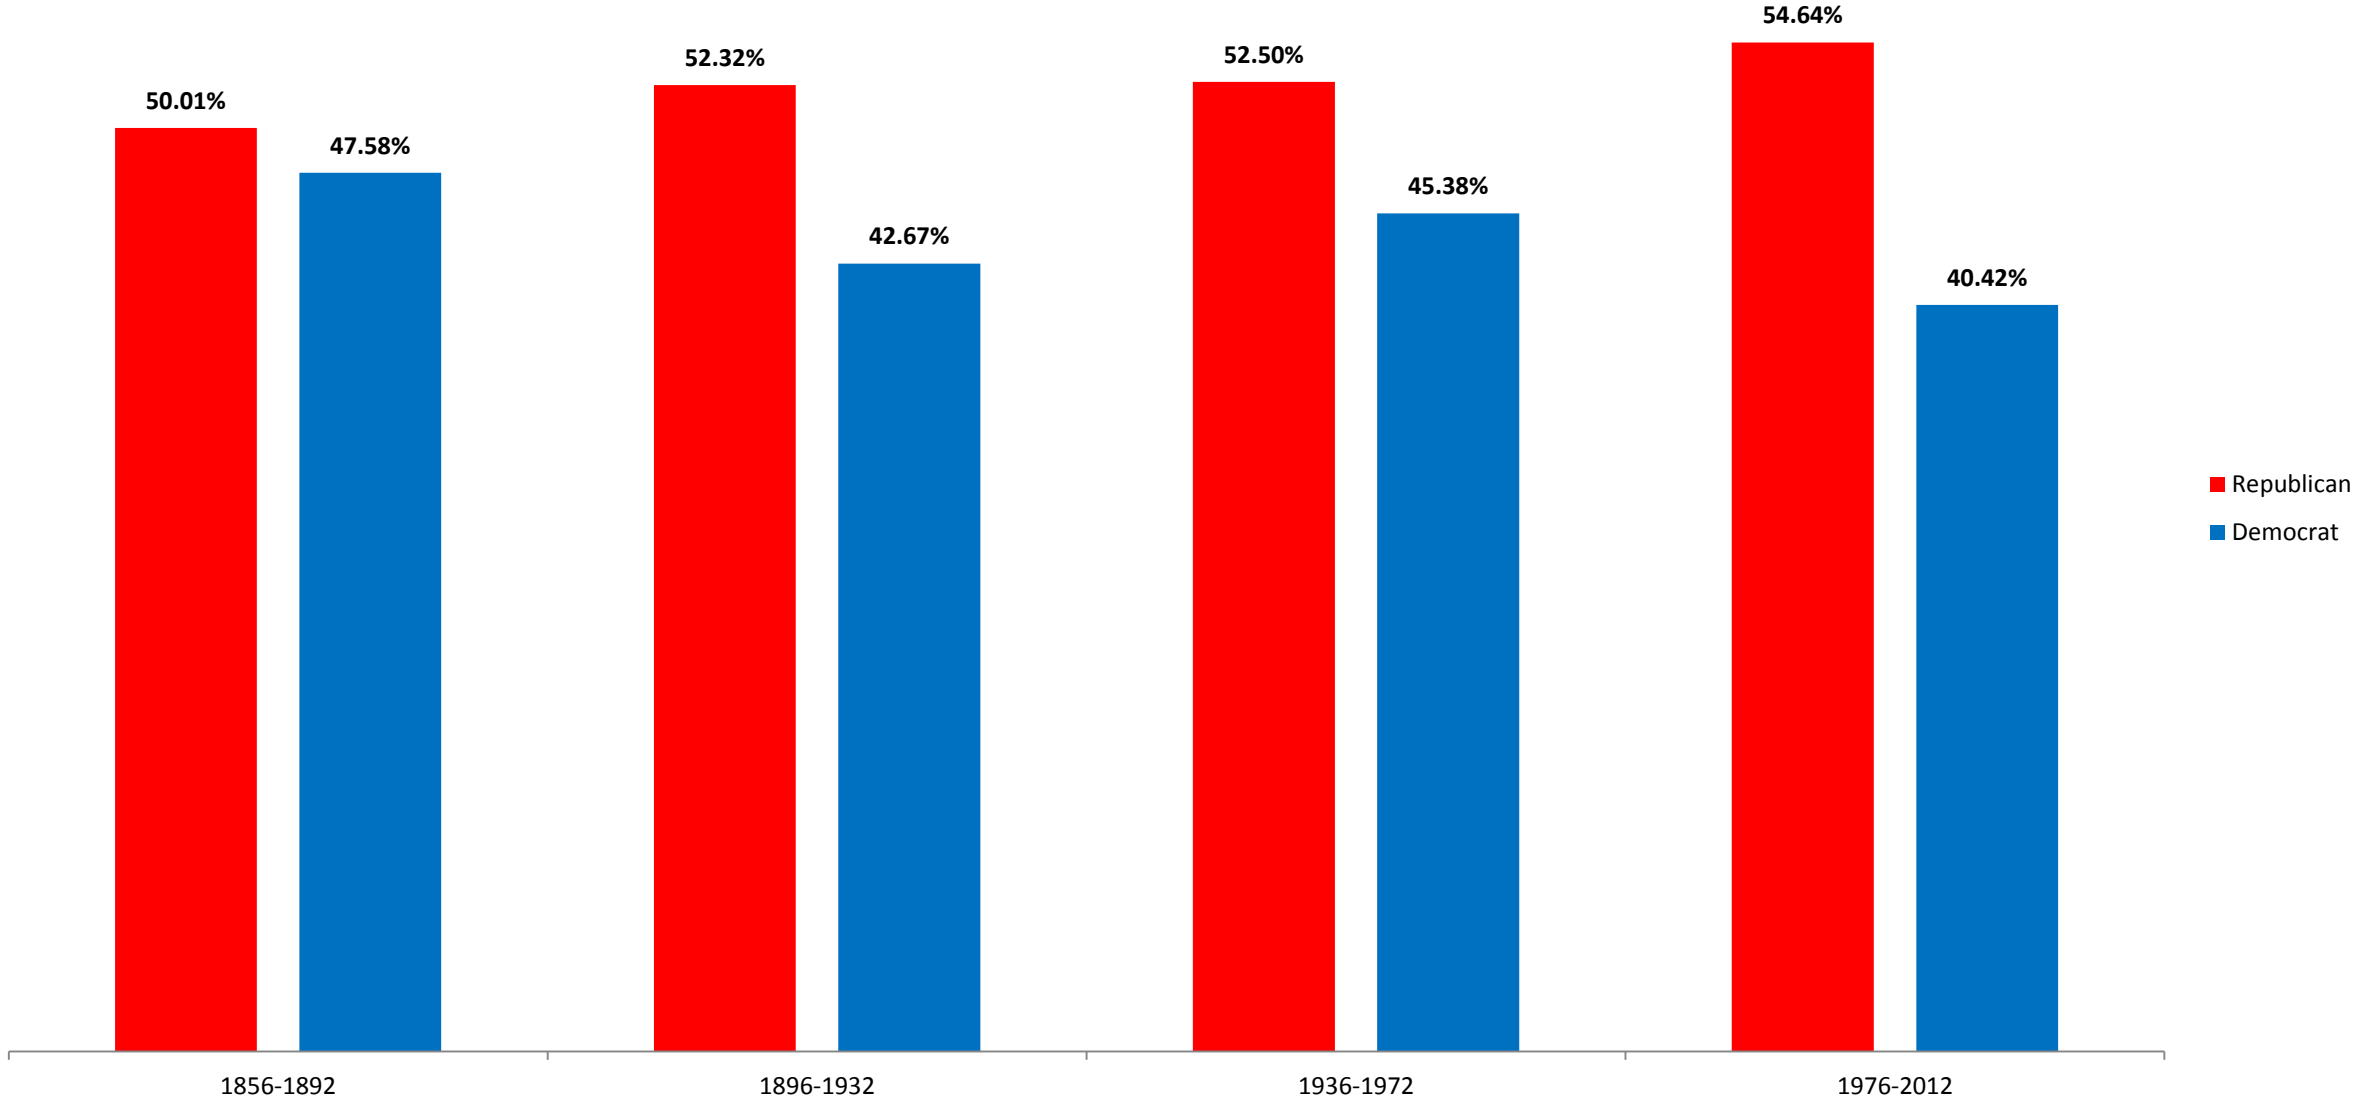

Ohio President Northwest Region 1856-2012

The totals for each group are for ten presidential elections.

Ohio President Southeast Region 1856-2012

The totals for each group are for ten presidential elections.

Ohio President Southwest Region 1856-2012

The totals for each group are for ten presidential elections.

Ohio President West Region 1856-2012

The totals for each group are for ten presidential elections.