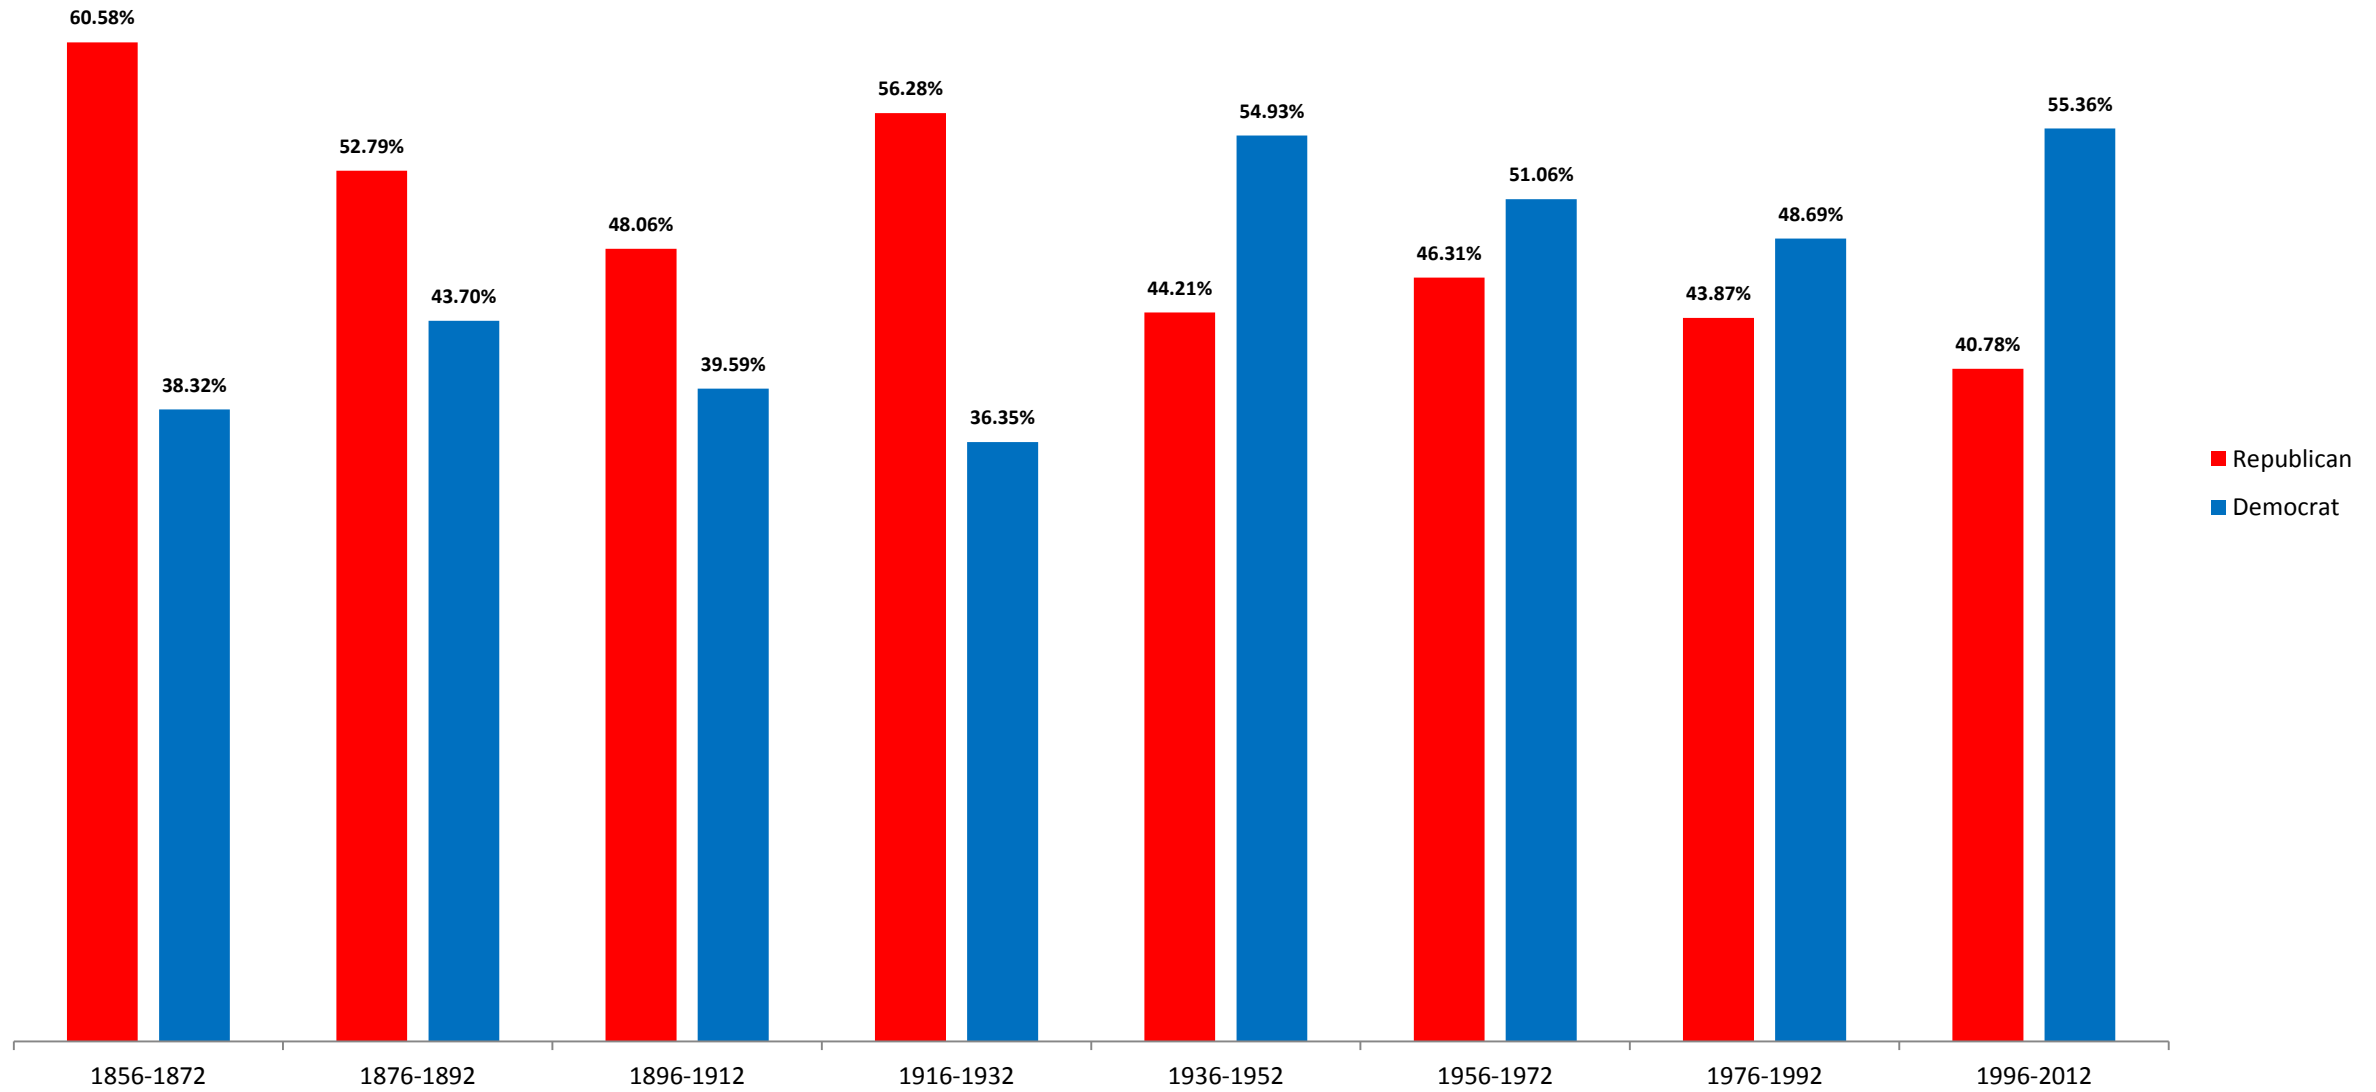

Ohio President Central Region 1856-2012

The totals for each group are for five presidential elections.

Ohio President Northeast Region 1856-2012

The totals for each group are for five presidential elections.

Ohio President Northwest Region 1856-2012

The totals for each group are for five presidential elections.

Ohio President Southeast Region 1856-2012

The totals for each group are for five presidential elections.

Ohio President Southwest Region 1856-2012

The totals for each group are for five presidential elections.

Ohio President West Region 1856-2012

The totals for each group are for five presidential elections.