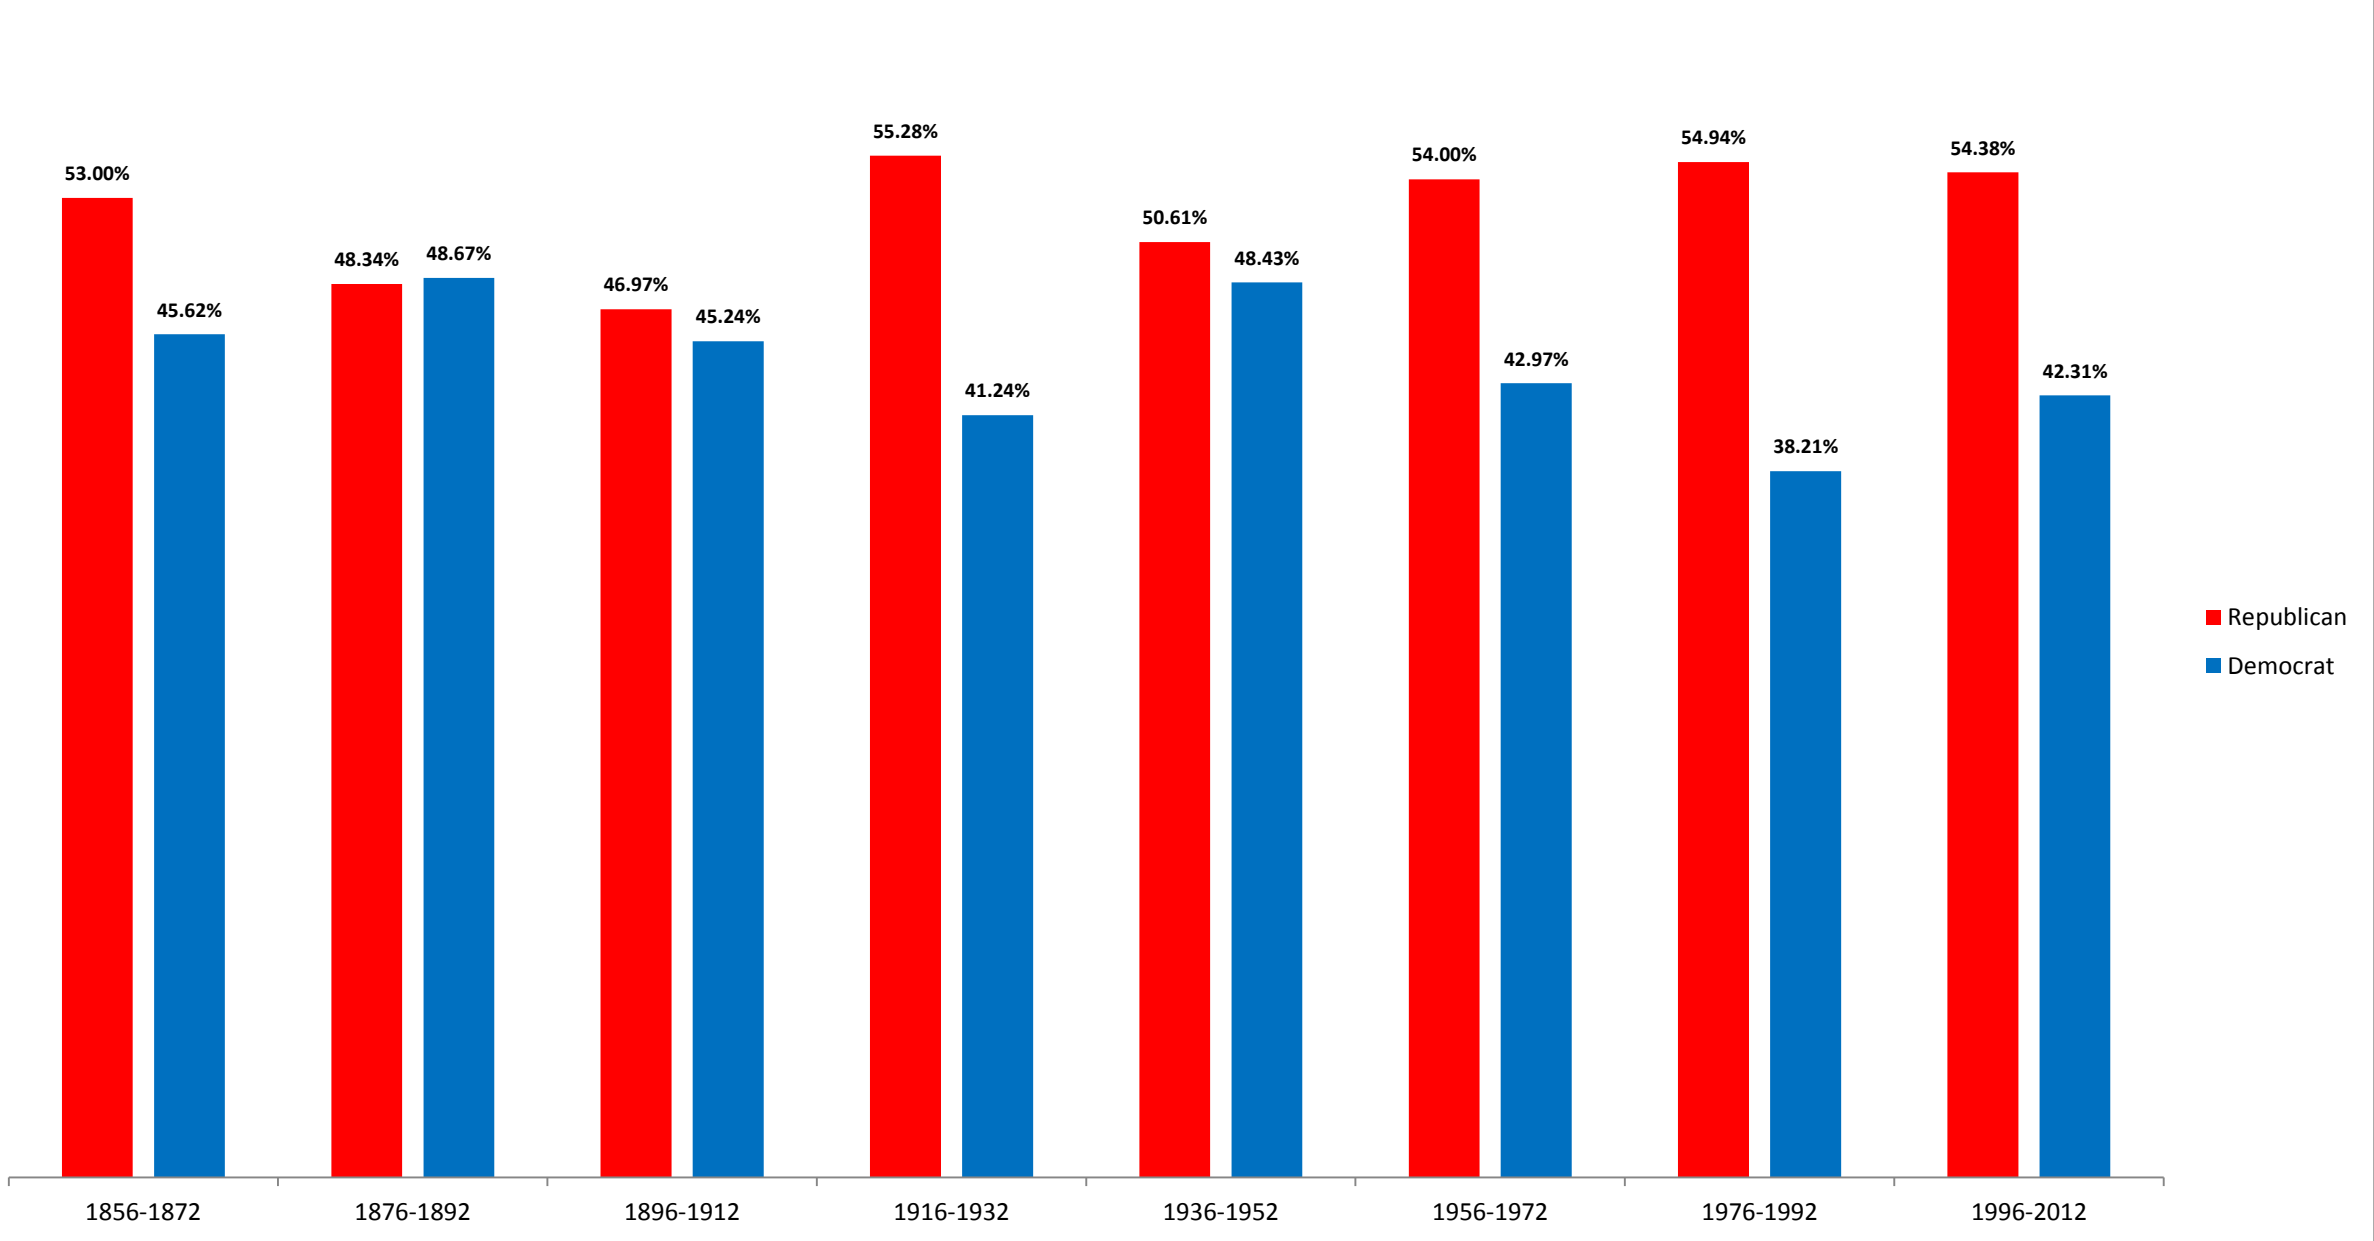

Ohio President Central Region 1856-2012

The totals for each group are for five presidential elections.

Ohio President Northeast Region 1856-2012

The totals for each group are for five presidential elections.

Ohio President Northwest Region 1856-2012

The totals for each group are for five presidential elections.

Ohio President Southeast Region 1856-2012

The totals for each group are for five presidential elections.

Ohio President Southwest Region 1856-2012

The totals for each group are for five presidential elections.

Ohio President West Region 1856-2012

The totals for each group are for five presidential elections.