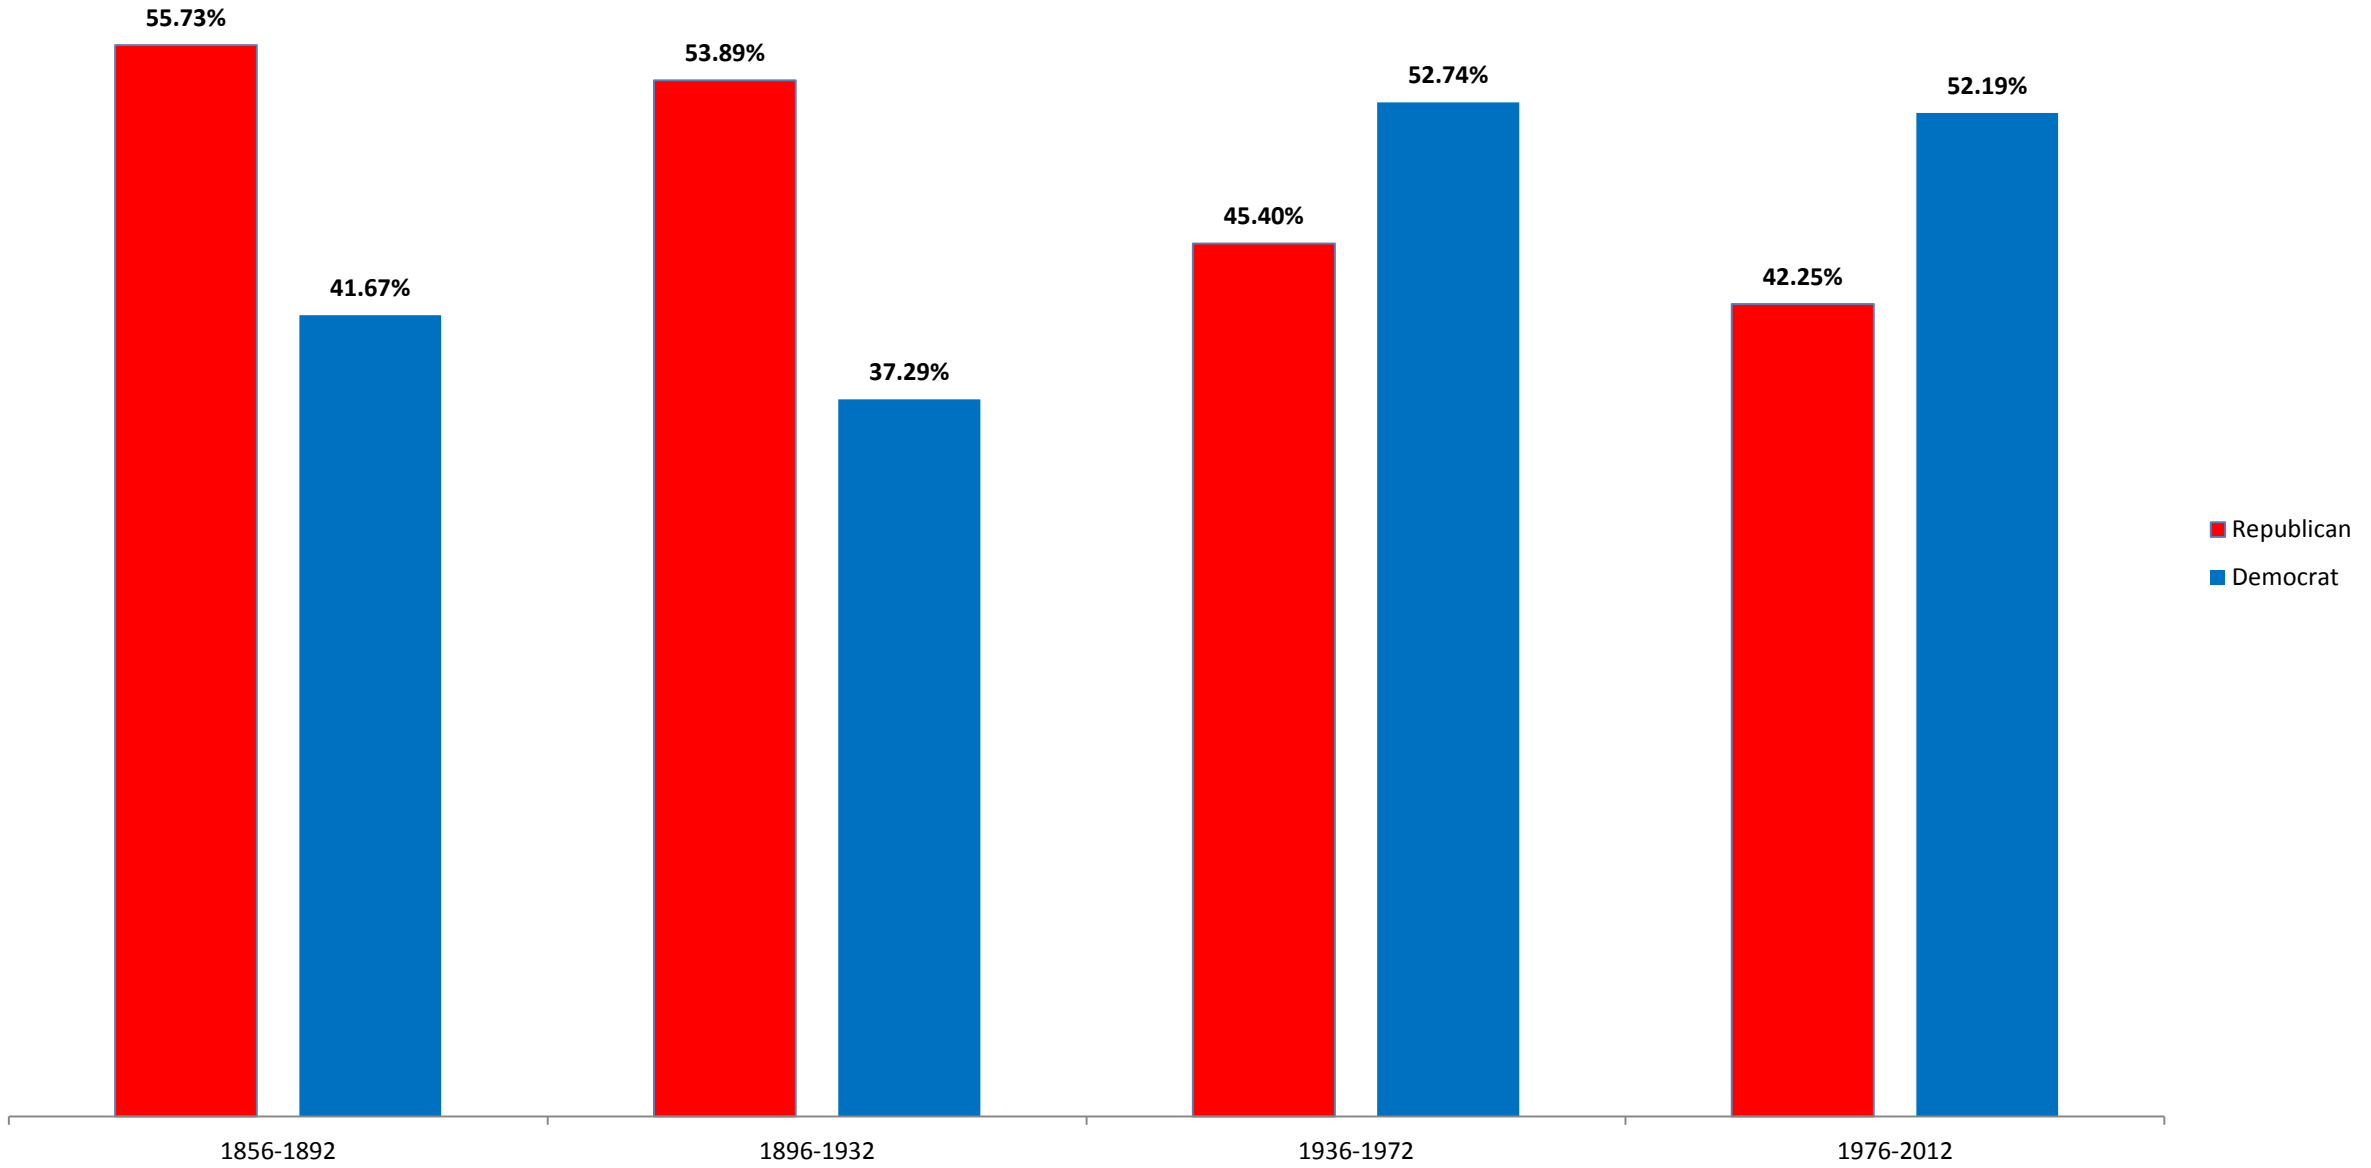

Ohio President Northwest Region 1856-2012

The totals for each group are for five presidential elections.

Ohio President Southeast Region 1856-2012

The totals for each group are for five presidential elections.

Ohio President Southwest Region 1856-2012

The totals for each group are for five presidential elections.

Ohio President West Region 1856-2012

The totals for each group are for five presidential elections.

Ohio President Central Region 1856-2012

The totals for each group are for ten presidential elections.

Ohio President Northeast Region 1856-2012

The totals for each group are for ten presidential elections.