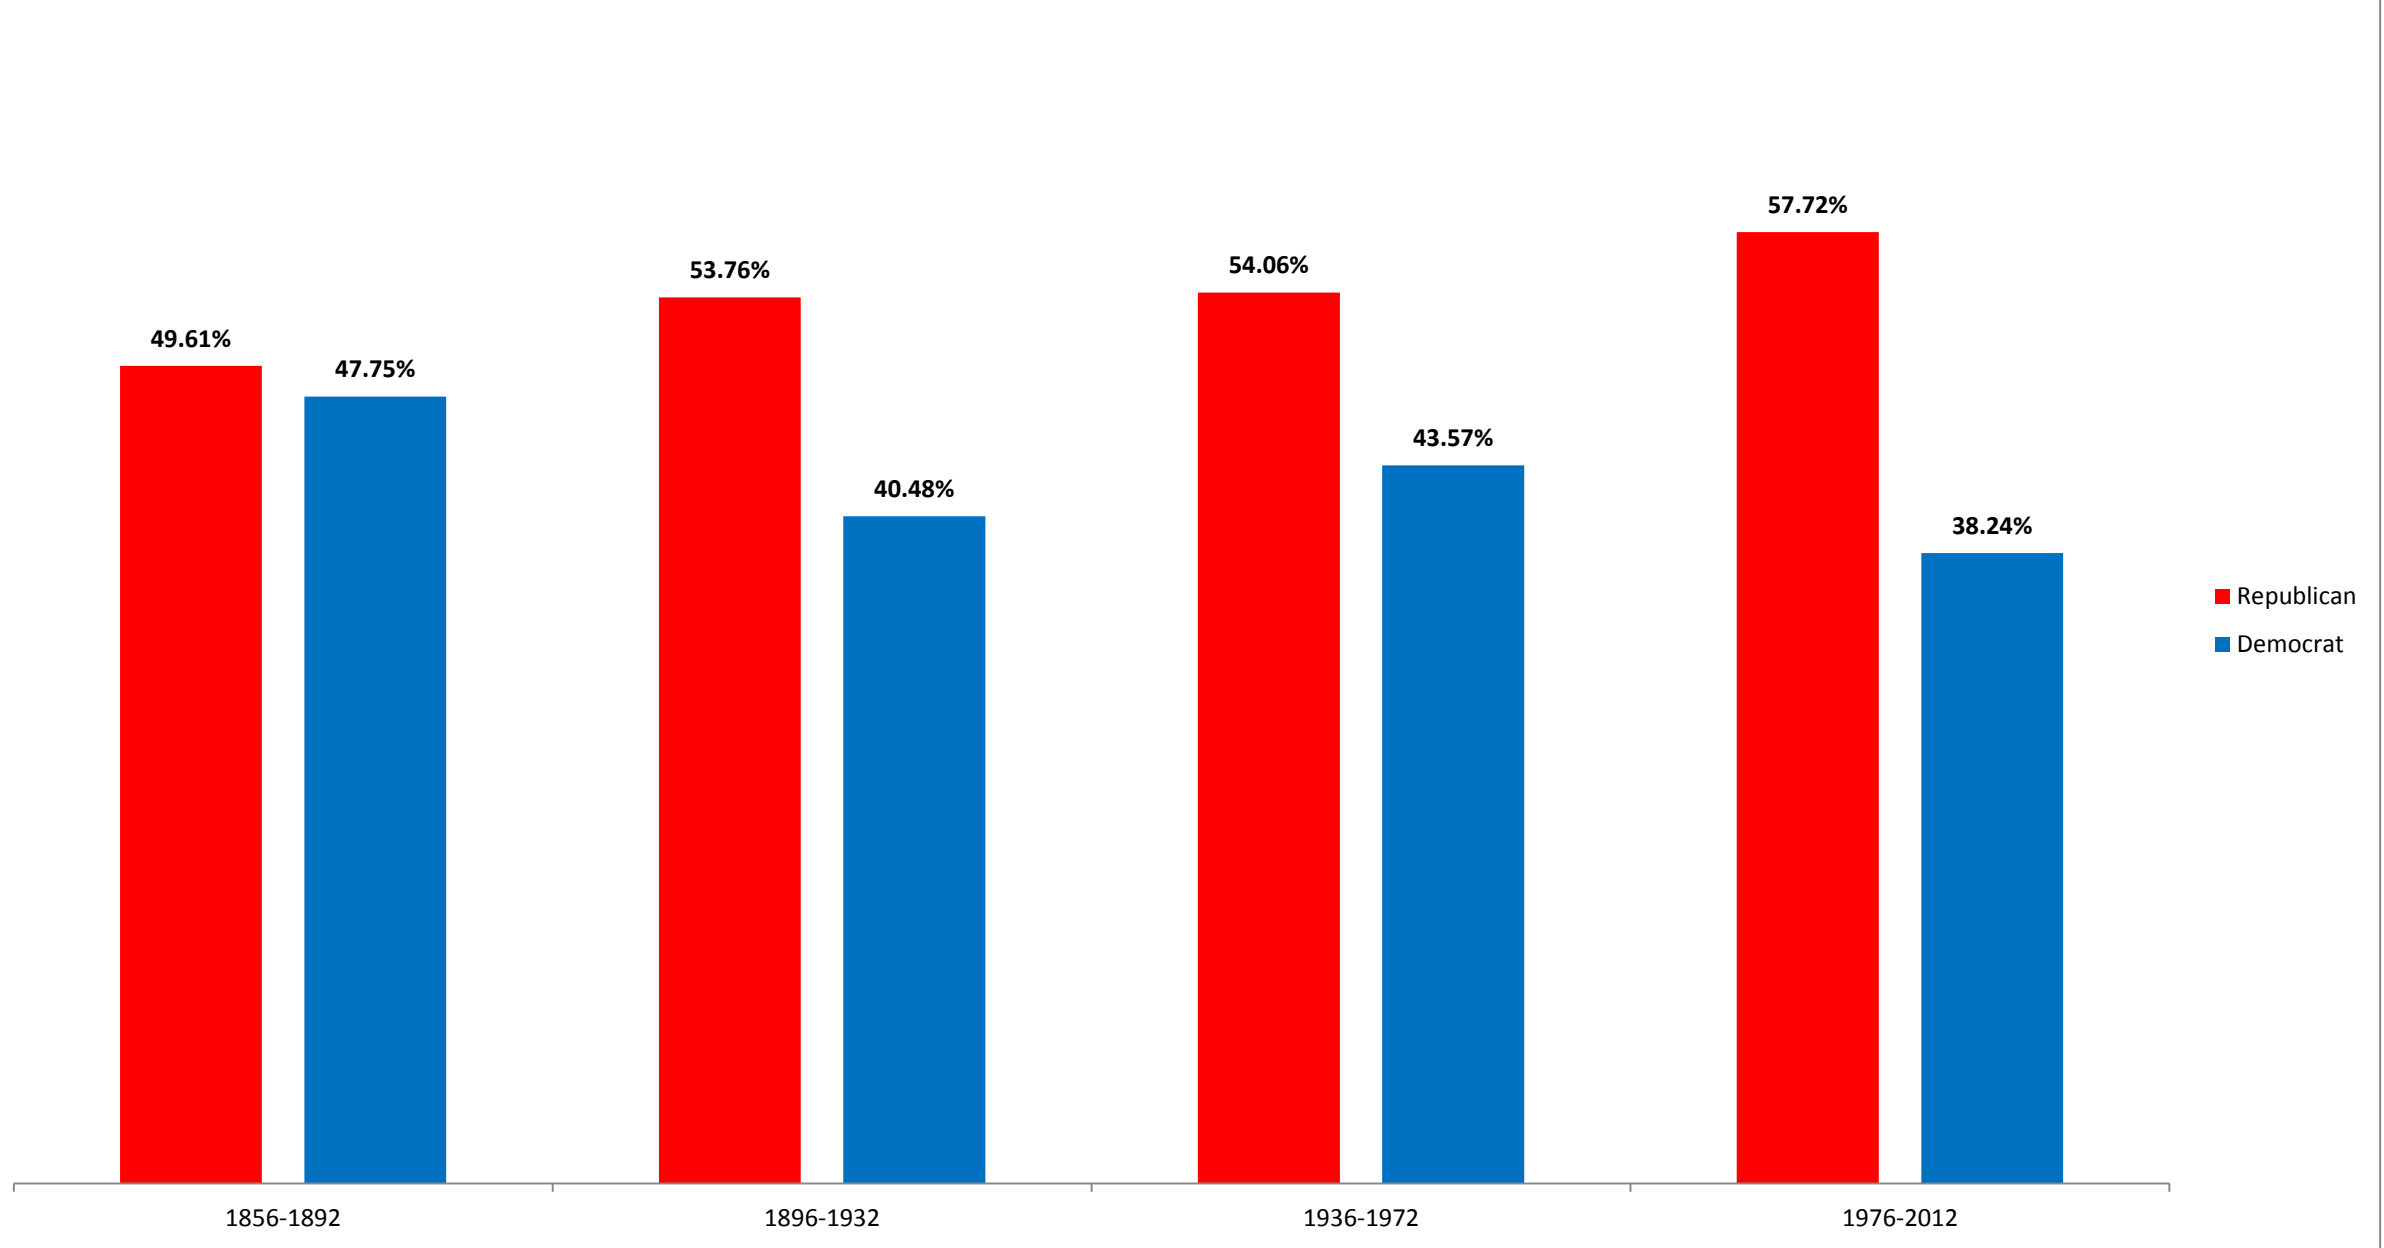

Ohio President Southwest Region 1856-2012

The totals for each group are for five presidential elections.

Ohio President West Region 1856-2012

The totals for each group are for five presidential elections.

Ohio President Northwest Region 1856-2012

The totals for each group are for ten presidential elections.

Ohio President Southeast Region 1856-2012

The totals for each group are for ten presidential elections.

Ohio President Southwest Region 1856-2012

The totals for each group are for ten presidential elections.

Ohio President West Region 1856-2012

The totals for each group are for ten presidential elections.