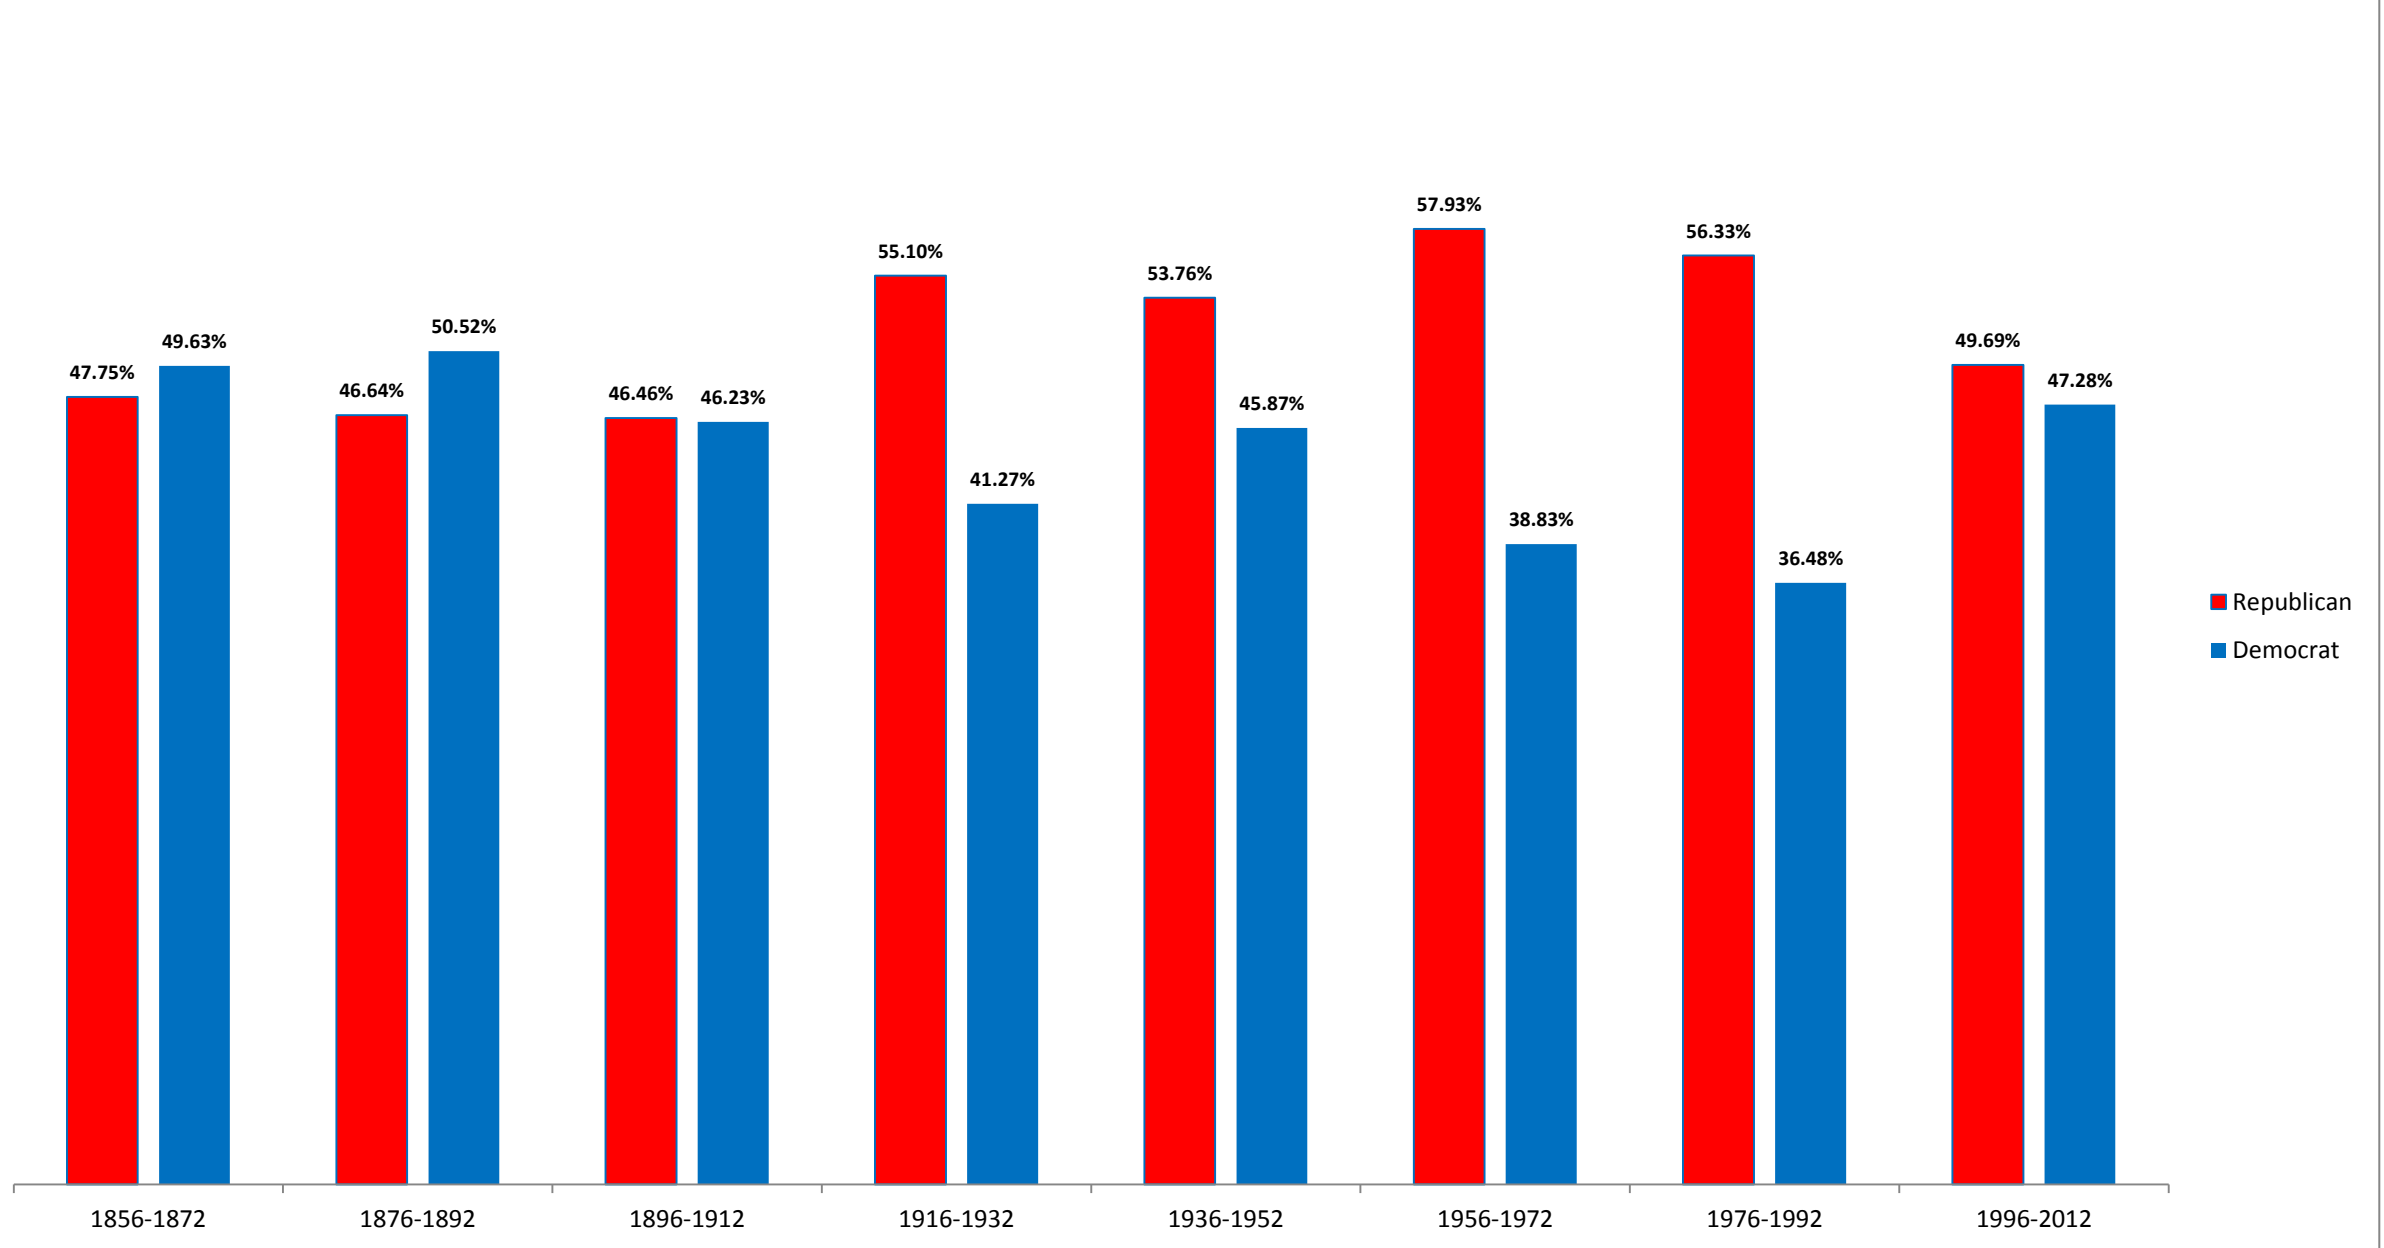

Ohio President Central Region 1856-2012

The totals for each group are for five presidential elections.

Ohio President Northeast Region 1856-2012

The totals for each group are for five presidential elections.

Ohio President Northwest Region 1856-2012

The totals for each group are for five presidential elections.

Ohio President Southeast Region 1856-2012

The totals for each group are for five presidential elections.

Ohio President Southwest Region 1856-2012

The totals for each group are for five presidential elections.

Ohio President West Region 1856-2012

The totals for each group are for five presidential elections.

Ohio President Central Region 1856-2012

The totals for each group are for ten presidential elections.

Ohio President Northeast Region 1856-2012

The totals for each group are for ten presidential elections.