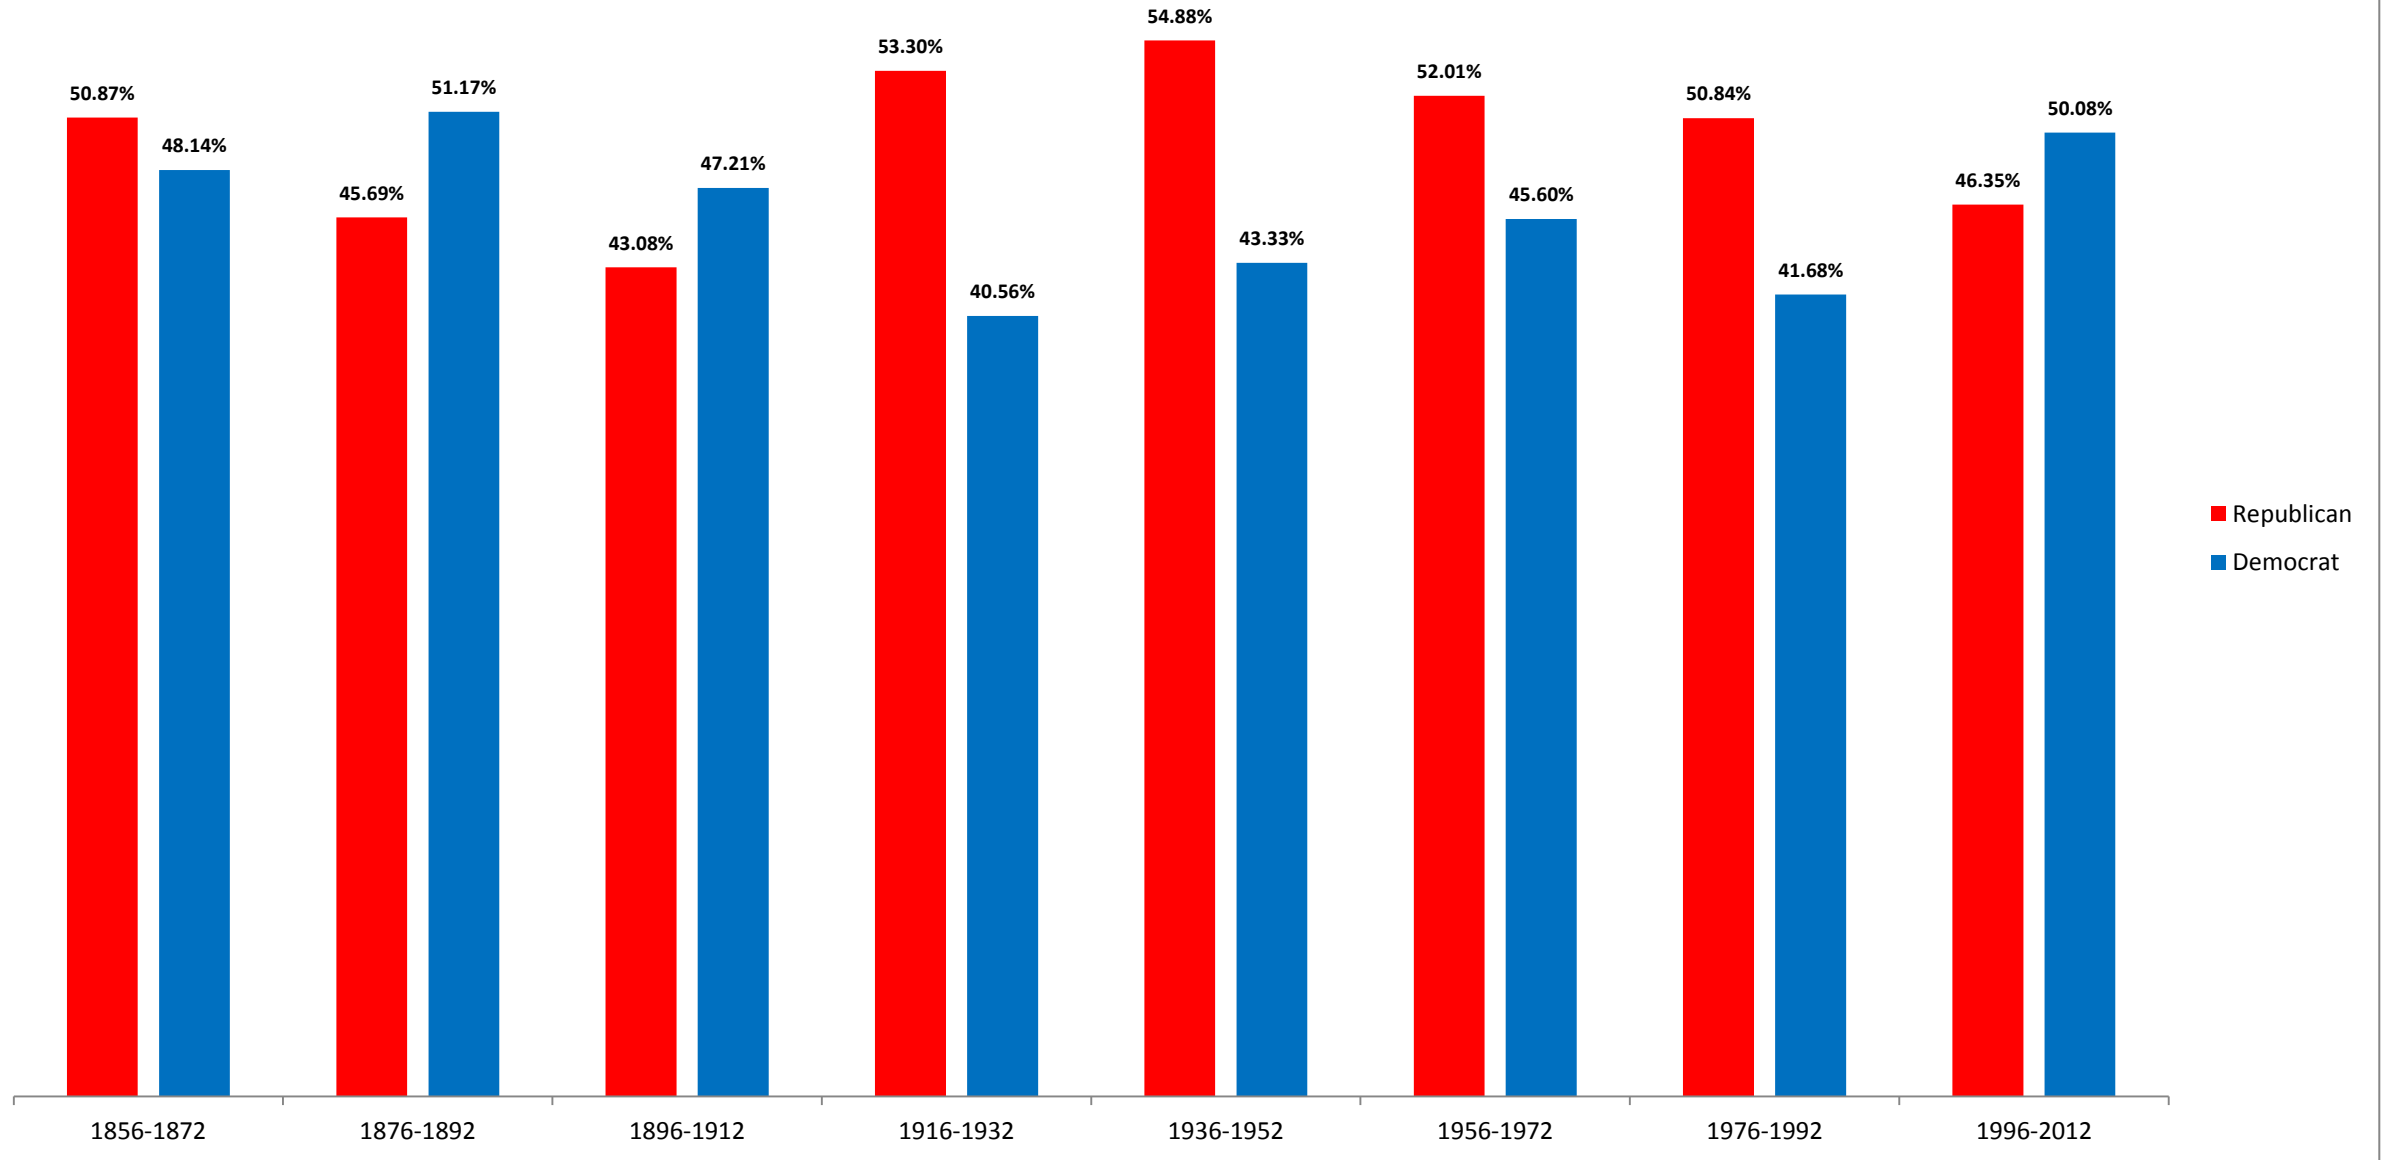

Ohio President Central Region 1856-2012

The totals for each group are for five presidential elections.

Ohio President Northeast Region 1856-2012

The totals for each group are for five presidential elections.

Ohio President Northwest Region 1856-2012

The totals for each group are for five presidential elections.

Ohio President Southeast Region 1856-2012

The totals for each group are for five presidential elections.

Ohio President Southwest Region 1856-2012

The totals for each group are for five presidential elections.

Ohio President West Region 1856-2012

The totals for each group are for five presidential elections.