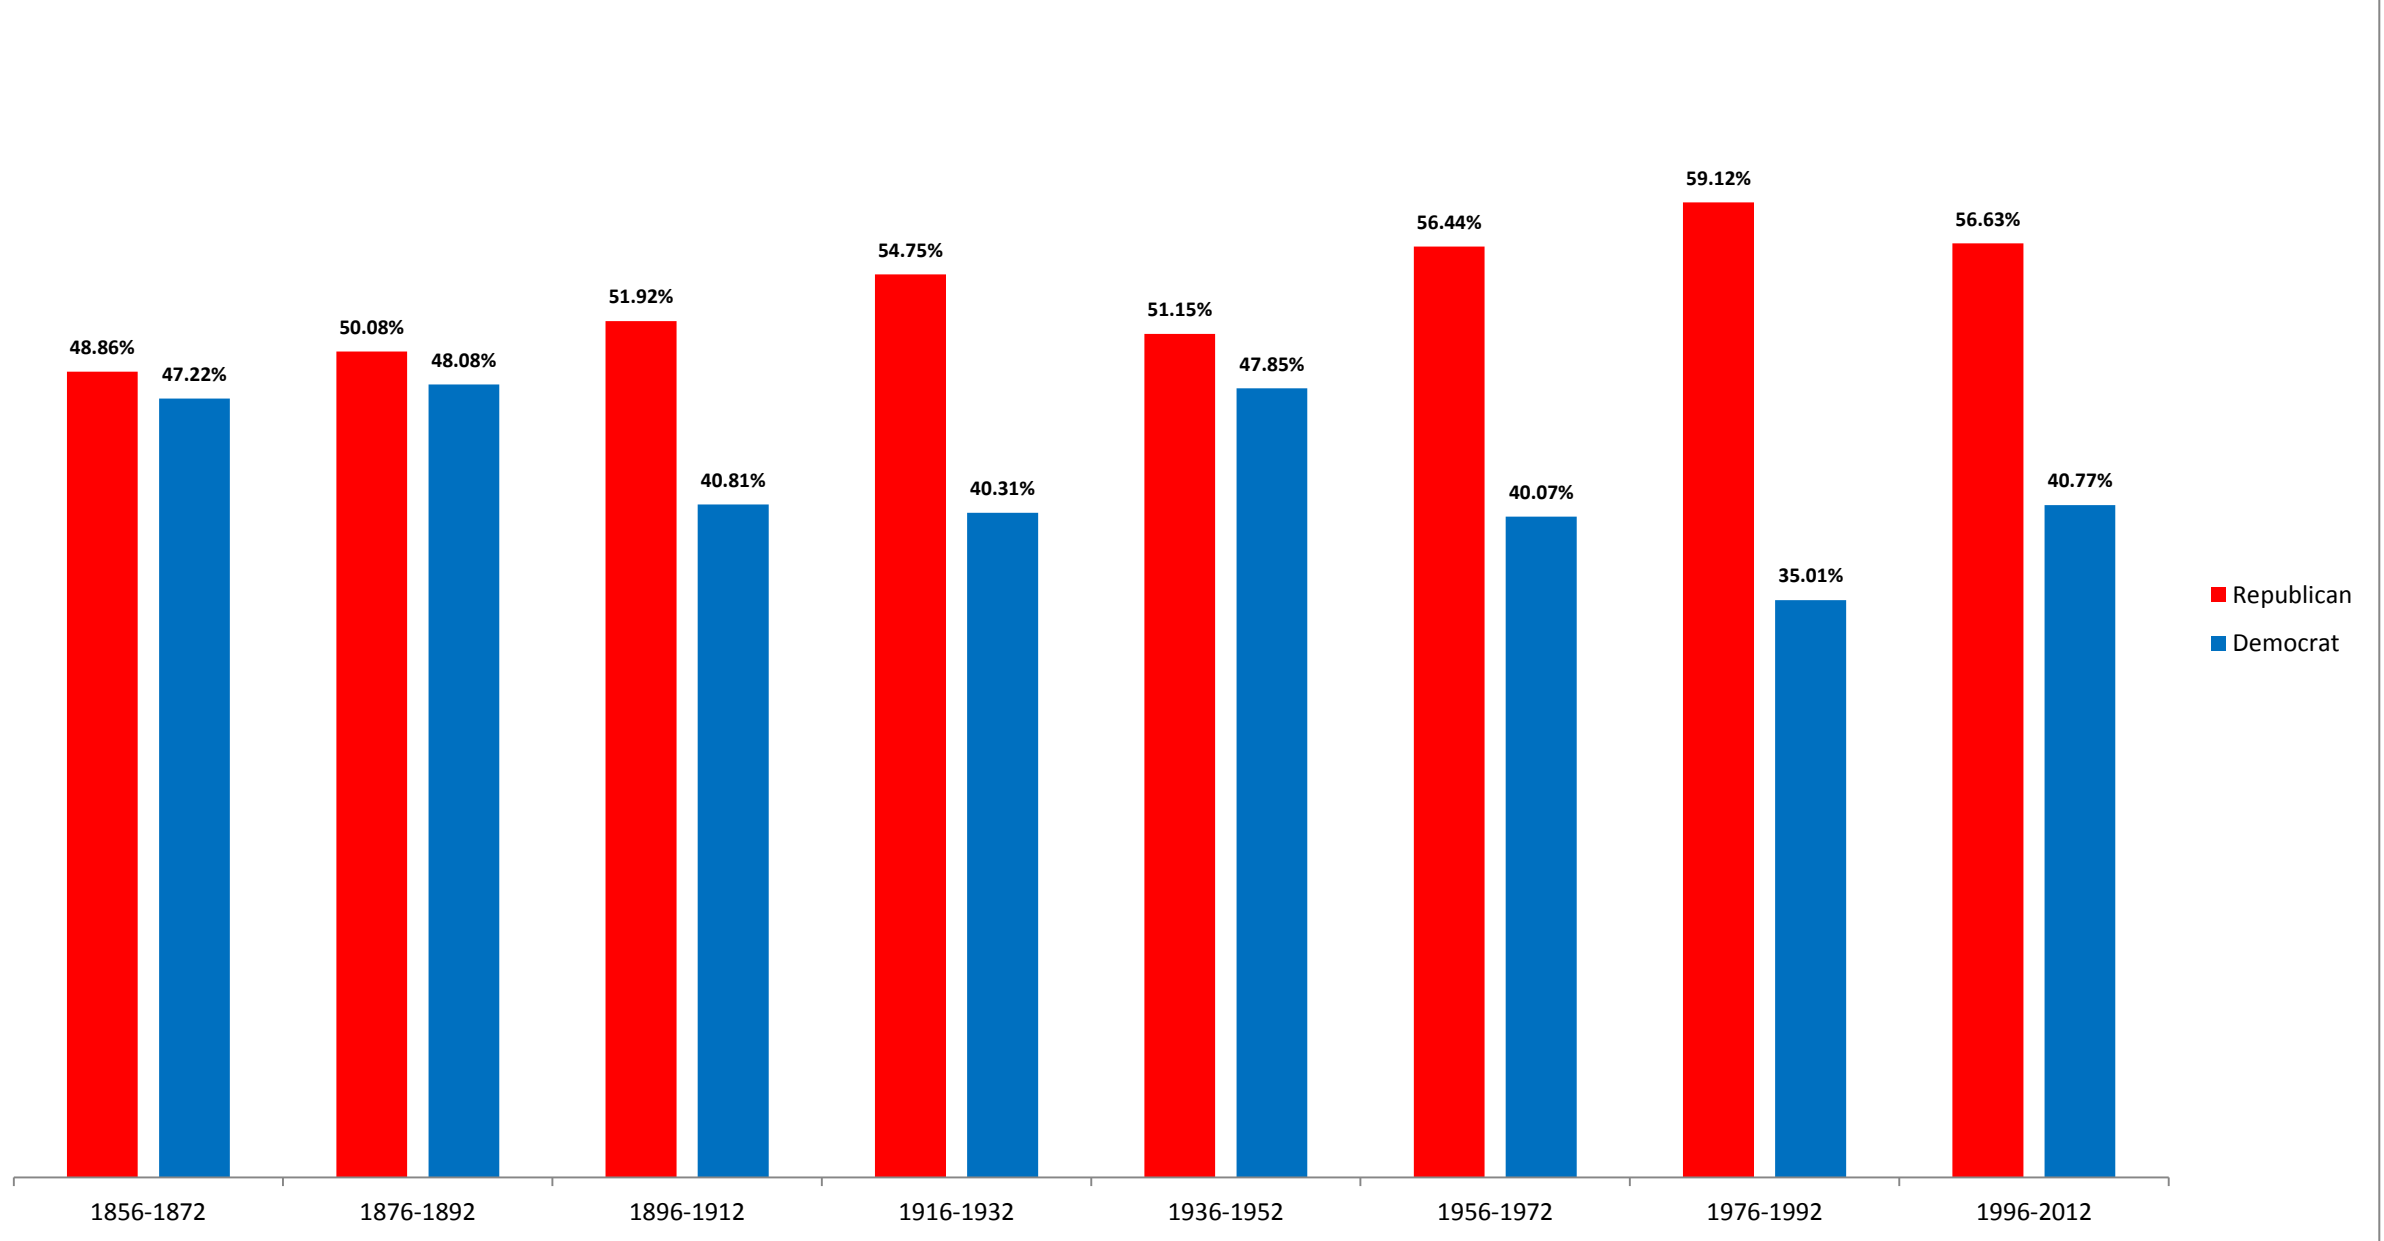

Ohio President Central Region 1856-2012

The totals for each group are for five presidential elections.

Ohio President Northeast Region 1856-2012

The totals for each group are for five presidential elections.

Ohio President Northwest Region 1856-2012

The totals for each group are for five presidential elections.

Ohio President Southeast Region 1856-2012

The totals for each group are for five presidential elections.

Ohio President Southwest Region 1856-2012

The totals for each group are for five presidential elections.

Ohio President West Region 1856-2012

The totals for each group are for five presidential elections.